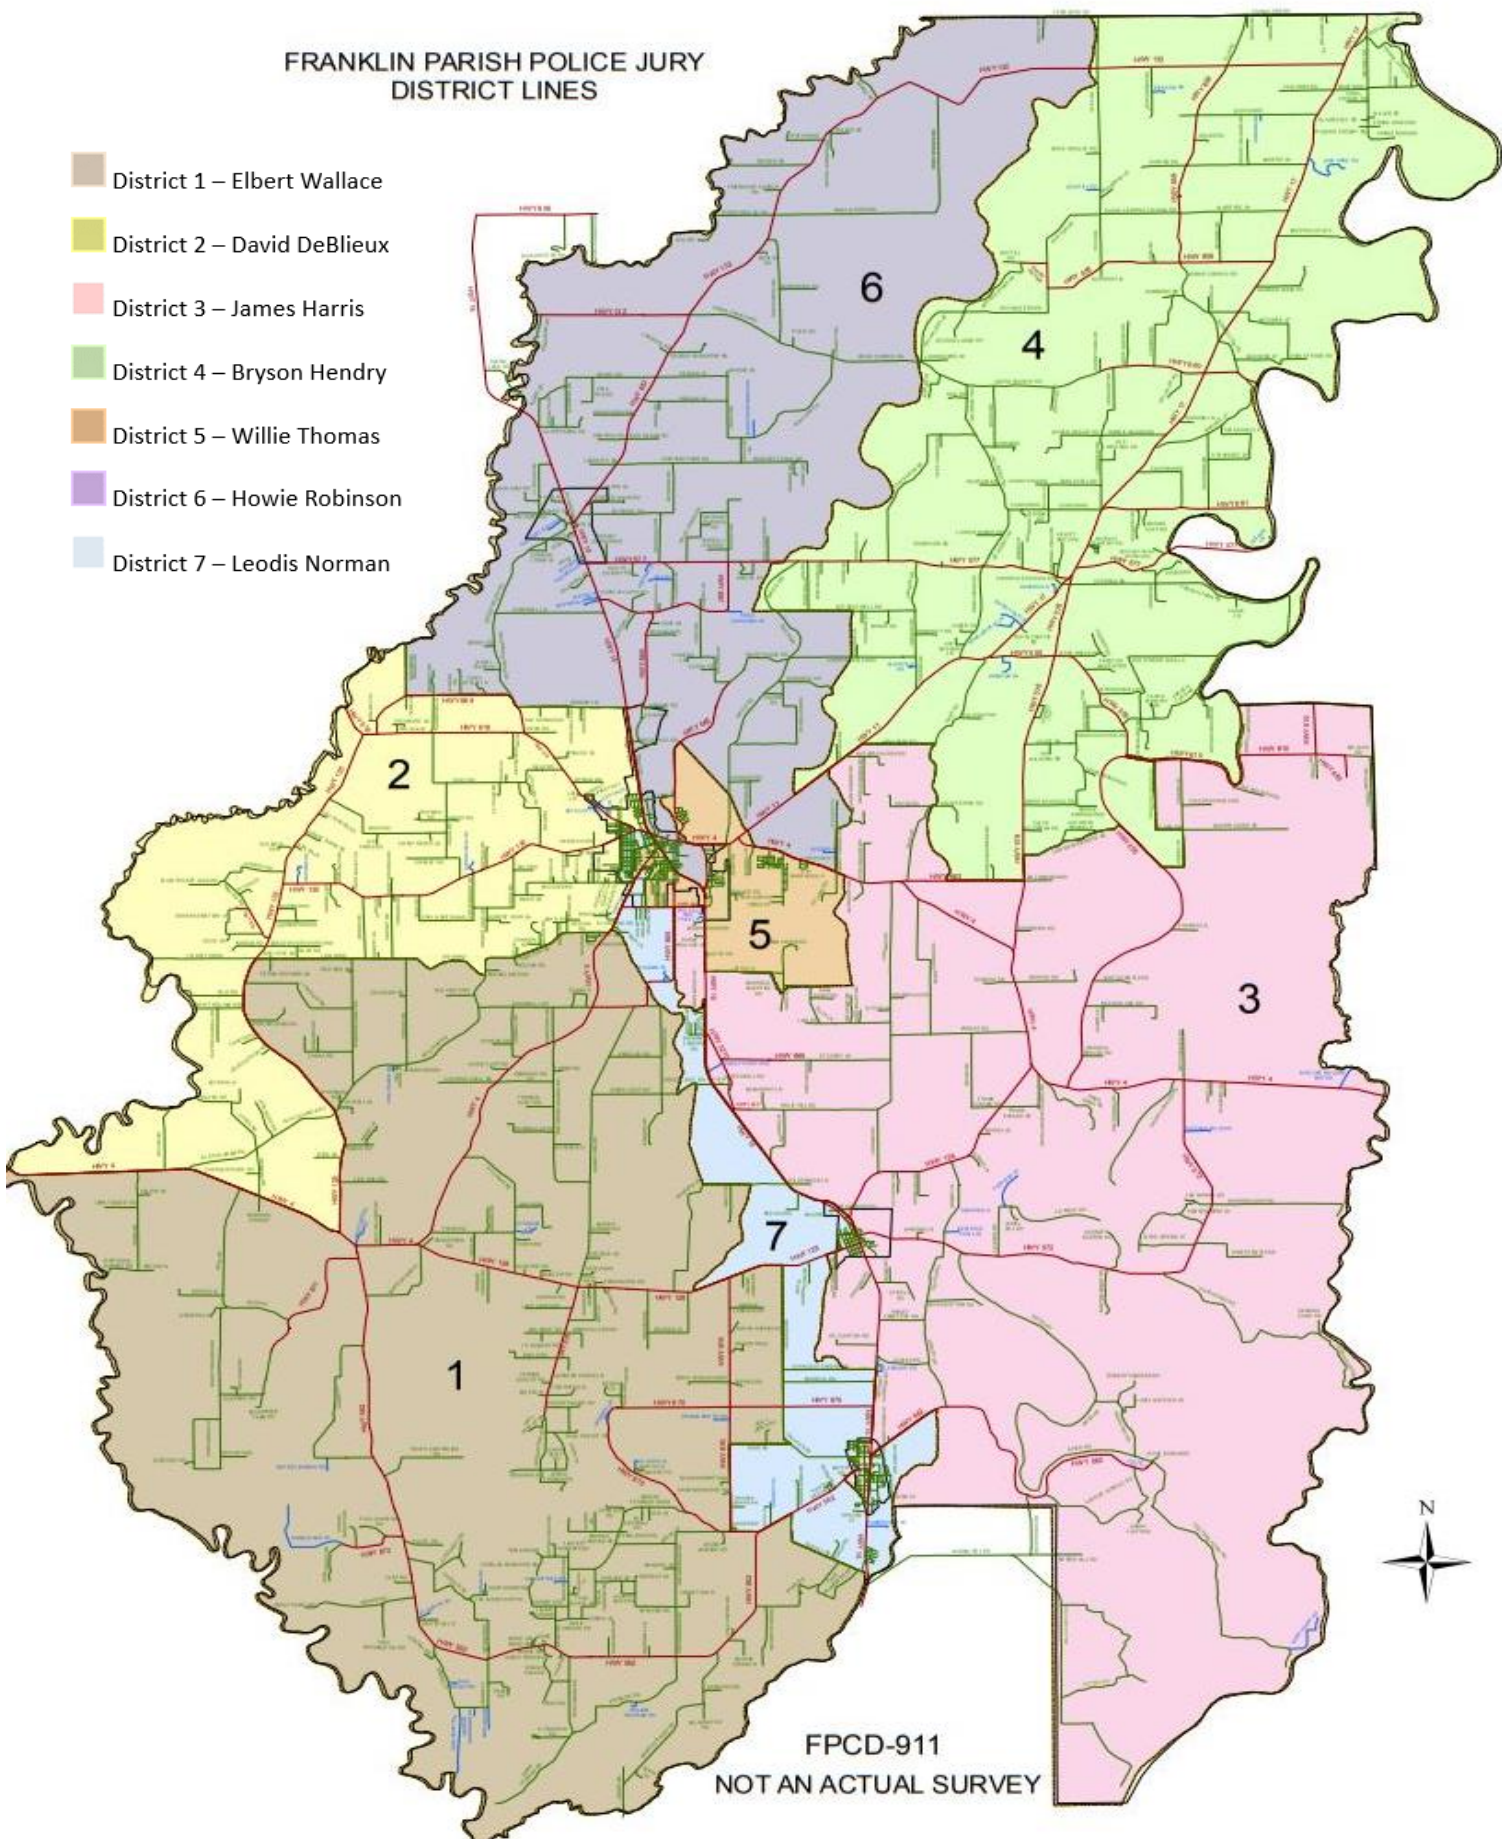

# FRANKLIN PARISH POLICE JURY DISTRICT LINES

- District 1 – Elbert Wallace
- District 2 – David DeBlieux
- District 3 – James Harris
- District 4 – Bryson Hendry
- District 5 – Willie Thomas
- District 6 – Howie Robinson
- District 7 – Leodis Norman

FPCD-911  
NOT AN ACTUAL SURVEY